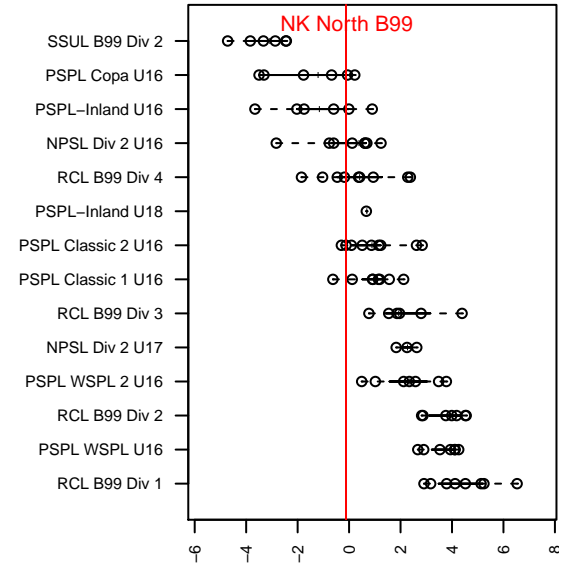

# NK North B99

North Kitsap SC  
Poulsbo, WA  
B99 total strength=1238  
attack=7.16 defense=2.9  
fall league = PSPL Classic 2 U16

alt names used:  
NKSC BU16 99  
NK FC North

Venues played:  
2015 Clash At the Border Bronze U16  
2015 PSPL Classic 2 U16

**attack and defense variance (black dot)  
relative to other teams  
and top 10 in region**

**attack and defense rating  
relative to others at age  
and all opponents in last 13 months**

**Performance relative to 13 month average**