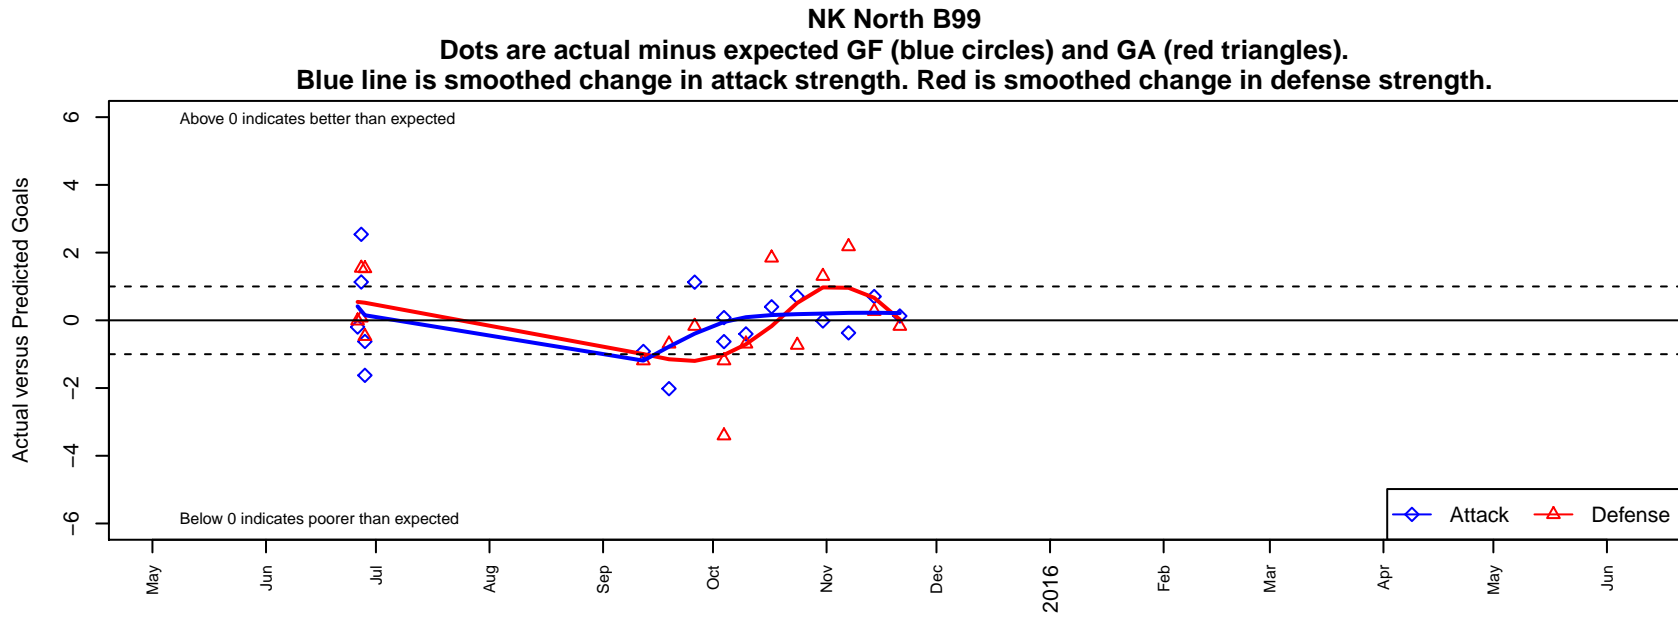

# NK North B99

North Kitsap SC  
Poulsbo, WA  
B99 total strength=1238  
attack=7.16 defense=2.9  
fall league = PSPL Classic 2 U16

alt names used:  
NKSC BU16 99  
NK FC North

Venues played:  
2015 Clash At the Border Bronze U16  
2015 PSPL Classic 2 U16

**attack and defense variance (black dot)  
relative to other teams  
and top 10 in region**

**attack and defense rating  
relative to others at age  
and all opponents in last 13 months**

**Performance relative to 13 month average**